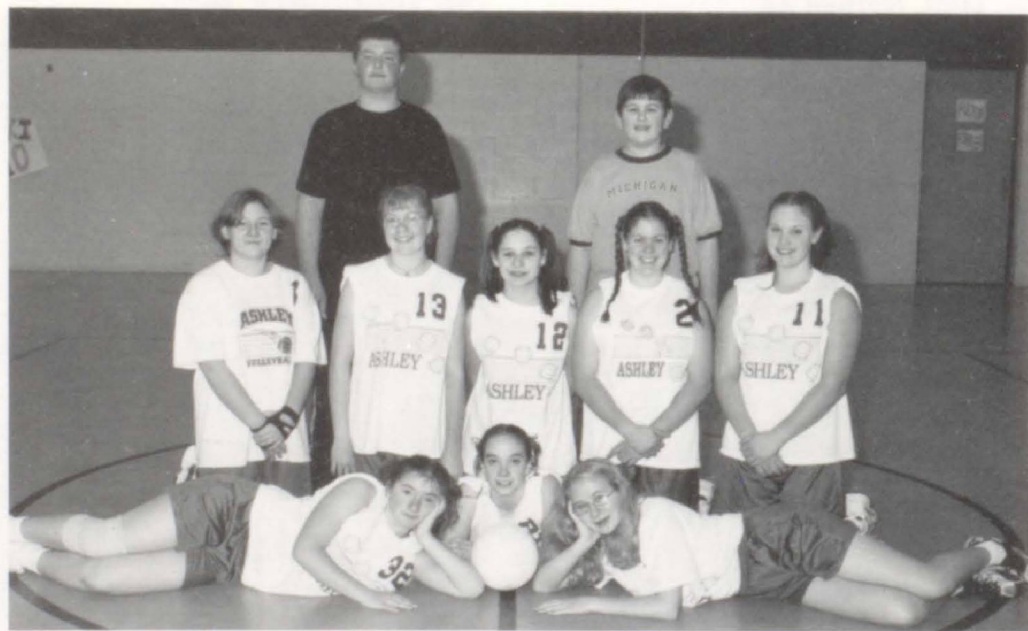

JUNIOR HIGH CHEERLEADERS Front row: Amber Sink, Keri Good, Natasha Davis, Katie Beracy, Erin Koppleberger, Kelsi Mizer Second row: Tiffany Russell, Back row: Shana Pupava,

Alecia McElhaney, Emily Mepham, Heather Beck, Coach Lori Good.

Mr. Bruce Anderson

8th GRADE VOLLEYBALL Front row: Keri Good, Erin Koppleberger, Heather Lund Back row: Candice Hodges, Katie Jordan, Amber Sink, Casey Jordan, Kelsi Mizer, Managers

Derek Schestag, Danny Bates.